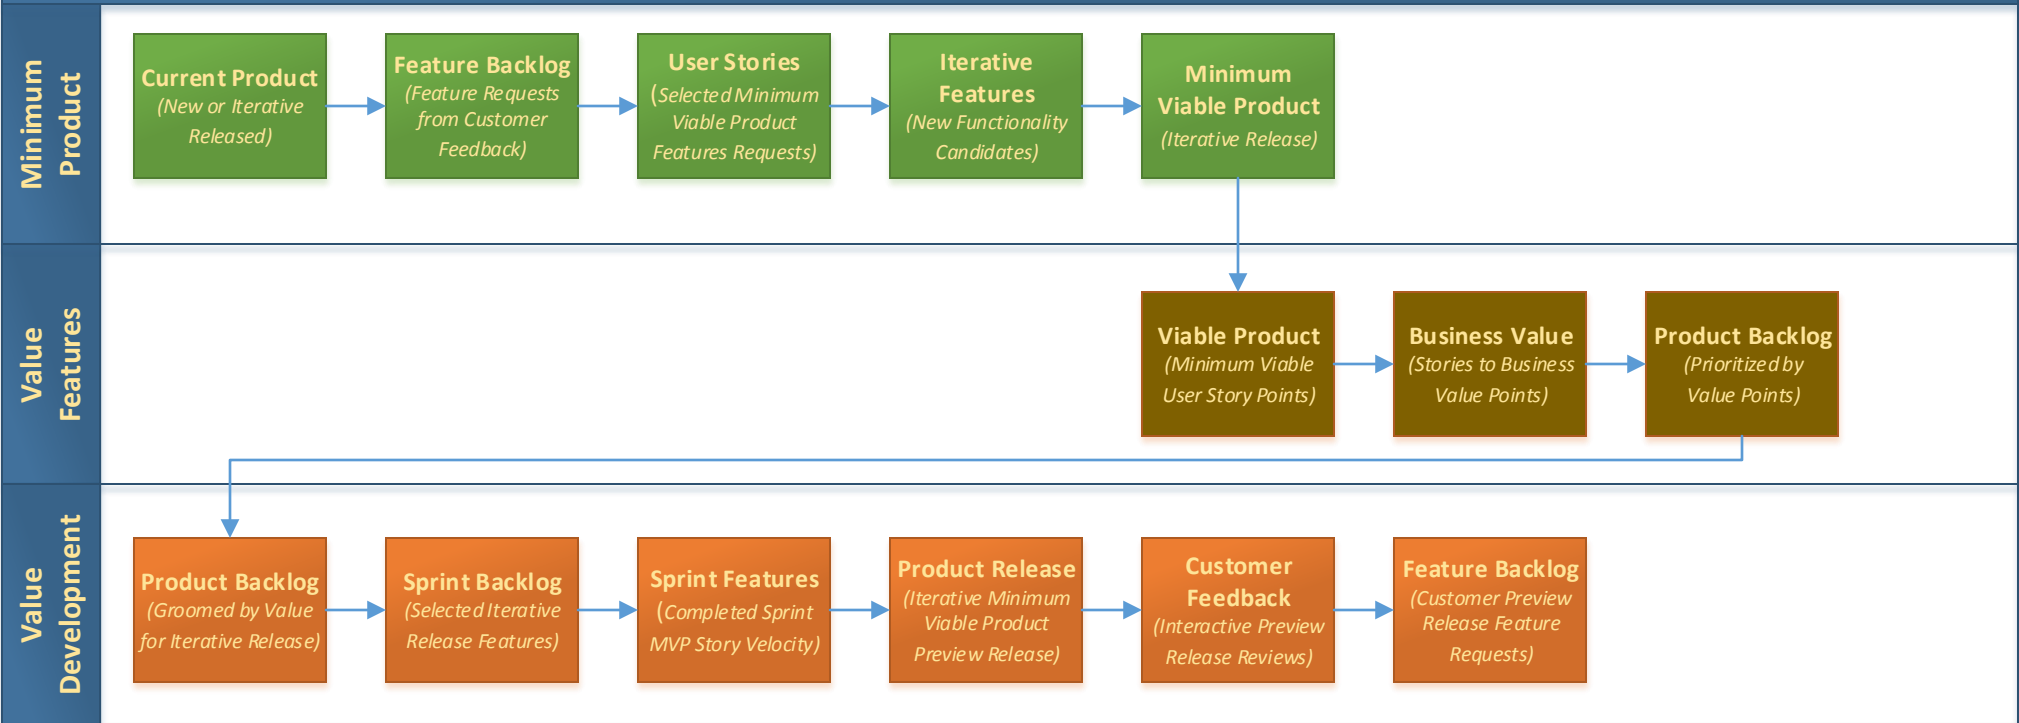

Value Based Development

Iterative Rapid Product Release

Sprint Team Members

	Resources and Roles	Resources and Responsibilities
Business	<ul style="list-style-type: none"> - 1 - Business Domain Expert - 2 - Agile Process Master - 3 - Cost Watch Master 	<ul style="list-style-type: none"> 1 - Business Domain Expert <ul style="list-style-type: none"> - Subject Matter Expert (SME) - Business Analyst - The Agile Product Owner - Lexicon Master – Domain Specific Language 3 - Cost Watch Master <ul style="list-style-type: none"> - TCO Metrics - Daily Development Burn Rate - Resource Cost Metrics - Infrastructure Cost Metrics - Resource Staffing Management
Architects	<ul style="list-style-type: none"> - 2 - Information Management Architect - 4 - Mobile & Web Application Architect 	<ul style="list-style-type: none"> 2 – Principal Architect & Developer <ul style="list-style-type: none"> - Agile Process Master and Trainer - Scrum Master for Team One & Two - Middleware & Data Persistence Architect - Middleware Developer - Data Persistence Developer
Developers	<ul style="list-style-type: none"> - 2 - Middleware & Persistence Developer - 4 - Mobile & Web Application Developer - 5 - Mobile Application Developer 	<ul style="list-style-type: none"> 4 – Solutions Architect & Developer <ul style="list-style-type: none"> - Android, IOS and Windows Mobile Architect - Client-side Application Web Architect - Android & Windows Native Mobile Developer - Web Application Developer 5 – Mobile Application Developer <ul style="list-style-type: none"> - IOS Native Mobile Developer - Web Application Developer
QA / UAT	<ul style="list-style-type: none"> - 6 - QA Integration Tester - 6 - QA User Acceptance Tester 	<ul style="list-style-type: none"> 6 - QA Integration Tester <ul style="list-style-type: none"> - End to End application Testing Engineer - Development QA Objective Test Suite Dev - Application User Documentation 6 - QA User Acceptance Tester <ul style="list-style-type: none"> - Penetration Security - User Vulnerability Testing - Performance Testing - System Documentation
Network Infrastructure	<ul style="list-style-type: none"> - 7 - Continuous Integration Developer - 7 - Cloud Services Developer 	<ul style="list-style-type: none"> 7 - Continuous Integration Developer <ul style="list-style-type: none"> - CI Architect a & Developer - Cloud Environments Development & Management - Development Applications & Services Support - Release & Release Preview Deployment Engineer - Infrastructure Technology Support